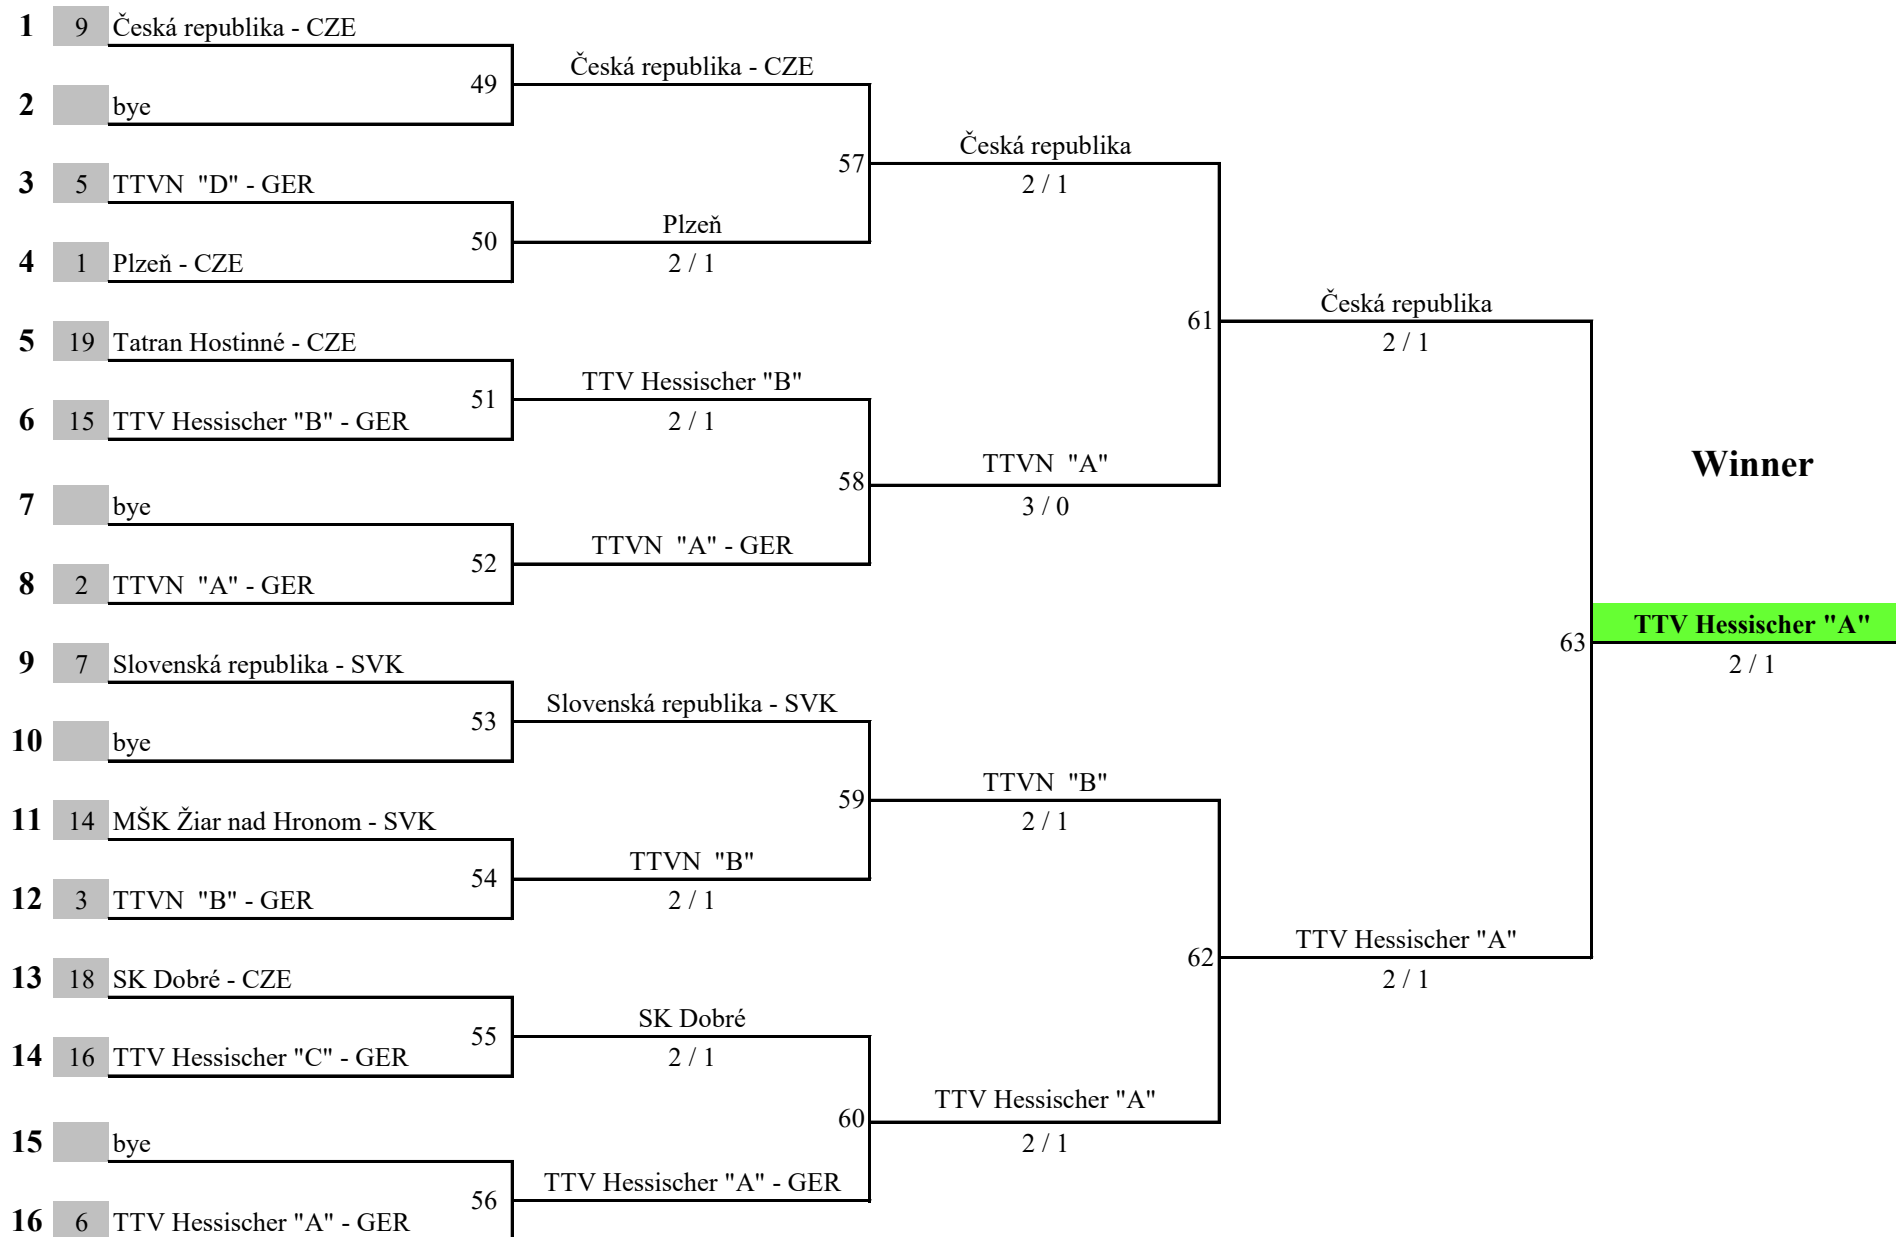

Sattelite Youth Table Tennis Tournament

Team girls

12th August 2021

XVII. Sattelite Youth Table Tennis Tournament

Boy's Teams

Individual Match Results

Sattelite Youth Table Tennis Tournament

Team girls

INDIVIDUAL MATCH RESULTS

Group 1				Mtch	Games			
9	Česká republika	/CZE/	v	3	TTVN "B"	/GER/	3 / 0	/ 9 : 2 /
1	YCB Kovaříčková Tereza		v	24	YCB Beier Franka		3:1	(6,-7,9,9)
3	OCB Holejšovská Anna		v	37	OCB Boshans Emilia		3:1	(-6,4,5,11)
3	JB Vašendová Jana		v	27	JB Stefanska Sofia		3:0	(9,6,8)
9	Česká republika	/CZE/	v	11	Pezinok / Lomnice	/SVK/	3 / 0	/ 9 : 0 /
1	YCB Kovaříčková Tereza		v	200	YCB bye		3:0	(WO)
3	OCB Holejšovská Anna		v	20	OCB Vanišová Vanda		3:0	(9,4,8)
3	JB Vašendová Jana		v	21	JB Janků Karolína		3:0	(1,1,5)
11	Pezinok / Lomnice	/SVK/	v	3	TTVN "B"	/GER/	0 / 3	/ 0 : 9 /
200	YCB bye		v	24	YCB Beier Franka		0:3	(WO)
20	OCB Vanišová Vanda		v	37	OCB Boshans Emilia		0:3	(-6,-8,-9)
21	JB Janků Karolína		v	27	JB Stefanska Sofia		0:3	(-5,-5,-5)
6	TTV Hessischer "A"	/GER/	v	10	SKST Liberec	/CZE/	3 / 0	/ 9 : 0 /
28	YCB Itagaki Kohura		v	7	YCB Ortová Pavlína		3:0	(3,4,3)
6	OCB Morsch Lorena		v	200	OCB bye		3:0	(WO)
5	JB Rau Sarah		v	13	JB Pařízková Monika		3:0	(4,8,9)
6	TTV Hessischer "A"	/GER/	v	19	Tatran Hostinné	/CZE/	3 / 0	/ 9 : 0 /
28	YCB Itagaki Kohura		v	12	YCB Makarová Tereza		3:0	(1,2,4)
6	OCB Morsch Lorena		v	28	OCB Antošová Bára		3:0	(8,8,5)
5	JB Rau Sarah		v	11	JB Duláková Kateřina		3:0	(7,3,5)
19	Tatran Hostinné	/CZE/	v	10	SKST Liberec	/CZE/	2 / 1	/ 7 : 3 /
12	YCB Makarová Tereza		v	7	YCB Ortová Pavlína		3:0	(4,6,7)
28	OCB Antošová Bára		v	200	OCB bye		3:0	(WO)
11	JB Duláková Kateřina		v	13	JB Pařízková Monika		1:3	(9,-5,-4,-6)
7	Slovenská republika	/SVK/	v	15	TTV Hessischer "B"	/GER/	2 / 1	/ 6 : 3 /
13	YCB Kolesárová Darina		v	200	YCB bye		3:0	(WO)
17	OCB Němethová Nina		v	7	OCB Stelting Sienna		3:0	(3,7,2)
14	JB Šinkarová Monika		v	33	JB Peter Sarah		0:3	(-4,-9,-7)
7	Slovenská republika	/SVK/	v	13	SK Frýdlant n. Ostravici	/CZE/	3 / 0	/ 9 : 3 /
13	YCB Kolesárová Darina		v	5	YCB Ondračková Zuzana		3:1	(3,6,-11,10)
17	OCB Němethová Nina		v	15	OCB Juchelková Lucie		3:2	(3,-7,9,-8,10)
14	JB Šinkarová Monika		v	1	JB Handlová Natálie		3:0	(7,7,7)
13	SK Frýdlant n. Ostravici	/CZE/	v	15	TTV Hessischer "B"	/GER/	1 / 2	/ 5 : 6 /
5	YCB Ondračková Zuzana		v	200	YCB bye		3:0	(,)
15	OCB Juchelková Lucie		v	7	OCB Stelting Sienna		2:3	(-1,5,7,-8,-7)
1	JB Handlová Natálie		v	33	JB Peter Sarah		0:3	(-7,-9,-7)
2	TTVN "A"	/GER/	v	12	KST Blansko	/CZE/	3 / 0	/ 9 : 0 /
25	YCB Tschimpke Lisanne		v	200	YCB bye		3:0	(WO)
34	OCB Gottschlich Lena		v	12	OCB Sobotíková Monika		3:0	(5,10,5)
28	JB Gobecke Lisa		v	8	JB Novohradská Karolína		3:0	(5,6,9)
2	TTVN "A"	/GER/	v	14	MŠK Žiar nad Hronom	/SVK/	2 / 1	/ 6 : 5 /
25	YCB Tschimpke Lisanne		v	200	YCB bye		3:0	(WO)
34	OCB Gottschlich Lena		v	22	OCB Molnárová Ema		3:2	(9,-5,7,-9,9)
28	JB Gobecke Lisa		v	10	JB Majerčíková Linda		0:3	(-7,-9,-9)
14	MŠK Žiar nad Hronom	/SVK/	v	12	KST Blansko	/CZE/	2 / 0	/ 6 : 2 /
200	YCB bye		v	200	YCB bye			
22	OCB Molnárová Ema		v	12	OCB Sobotíková Monika		3:2	(-4,5,-9,7,7)
10	JB Majerčíková Linda		v	8	JB Novohradská Karolína		3:0	(6,12,7)